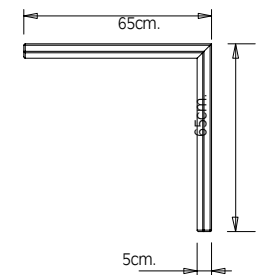

*Set 2 panels 65cm + Abaco Panel 65cm