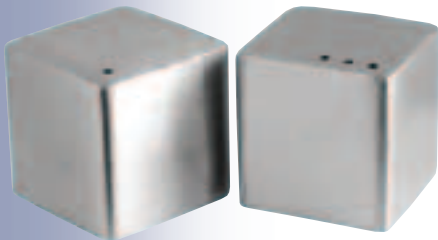

**Cheese Shaker**  
CS - 8125 - Ø 70 H 100 mm

**Salt & Pepper Set Oval**  
SP - 666 - H 75 mm

**Salt & Pepper Set**  
SP - 905 - H 90 mm

**Salt & Pepper Set**  
SP - 904 - H 105 mm

**Salt & Pepper Set - small Square**  
SP - 5656 - L 40 x B 40 x H 40 mm