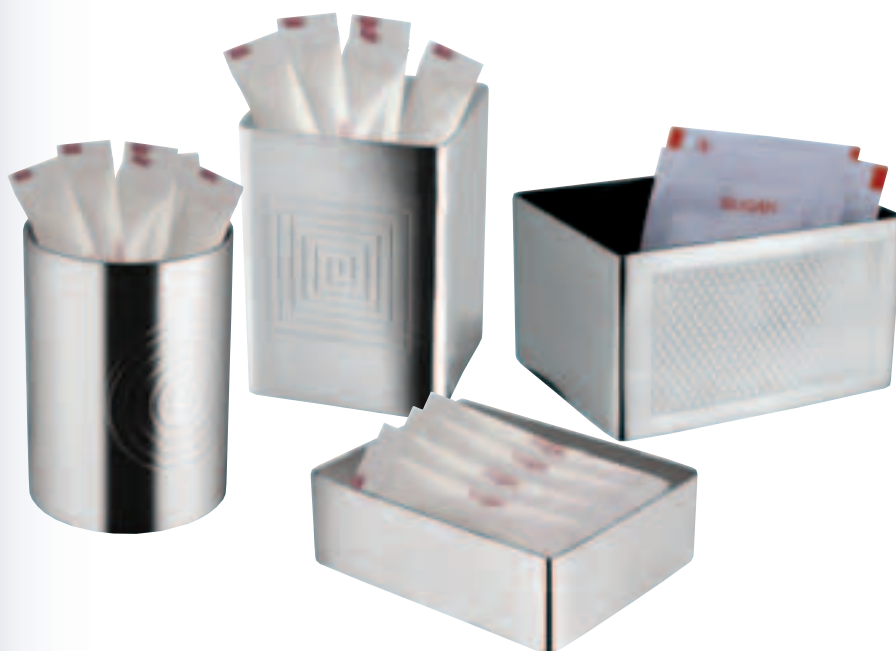

SS - 0555E Rect. Sugar Stick Holder etched 80 x 65 x 25 mm
SS - 0556E Rect. Sugar Stick Holder etched 80 x 65 x 47 mm
SS - 0557E Square Sugar Stick Holder etched 50 x 50 x 75 mm
SS - 0558E Round Sugar Sachette holder etched Ø 50 H 70 mm