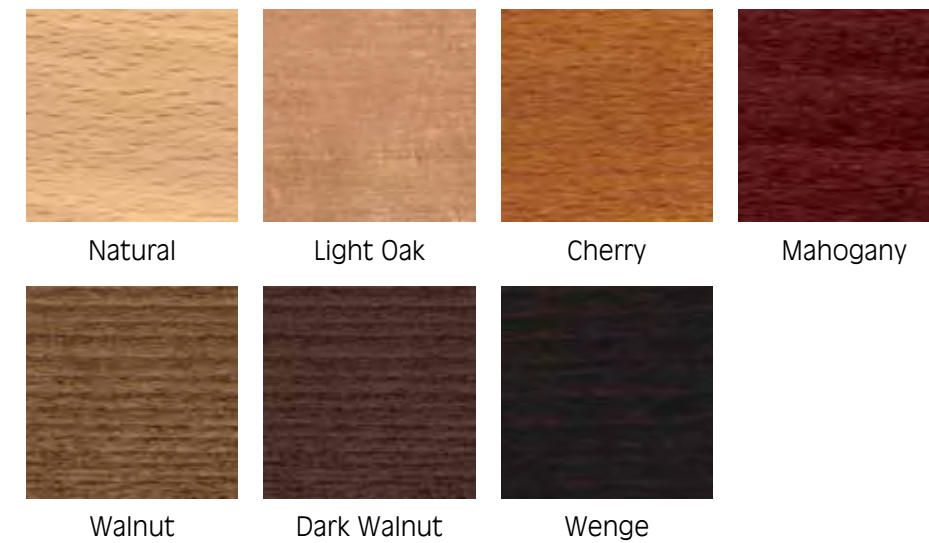

0406 Pure White

0205 Odense

0215 Wenge Antik

0220 Tilia Tree

0222 Atacama Cherry

Colors/Finishes

Ragged colors

metal finishes

Plain colors

metal finishes

Wood stains

Egger Melamine

Alex (cat. A)

Smart (cat. A)

PVC textile

Amar (cat. A)