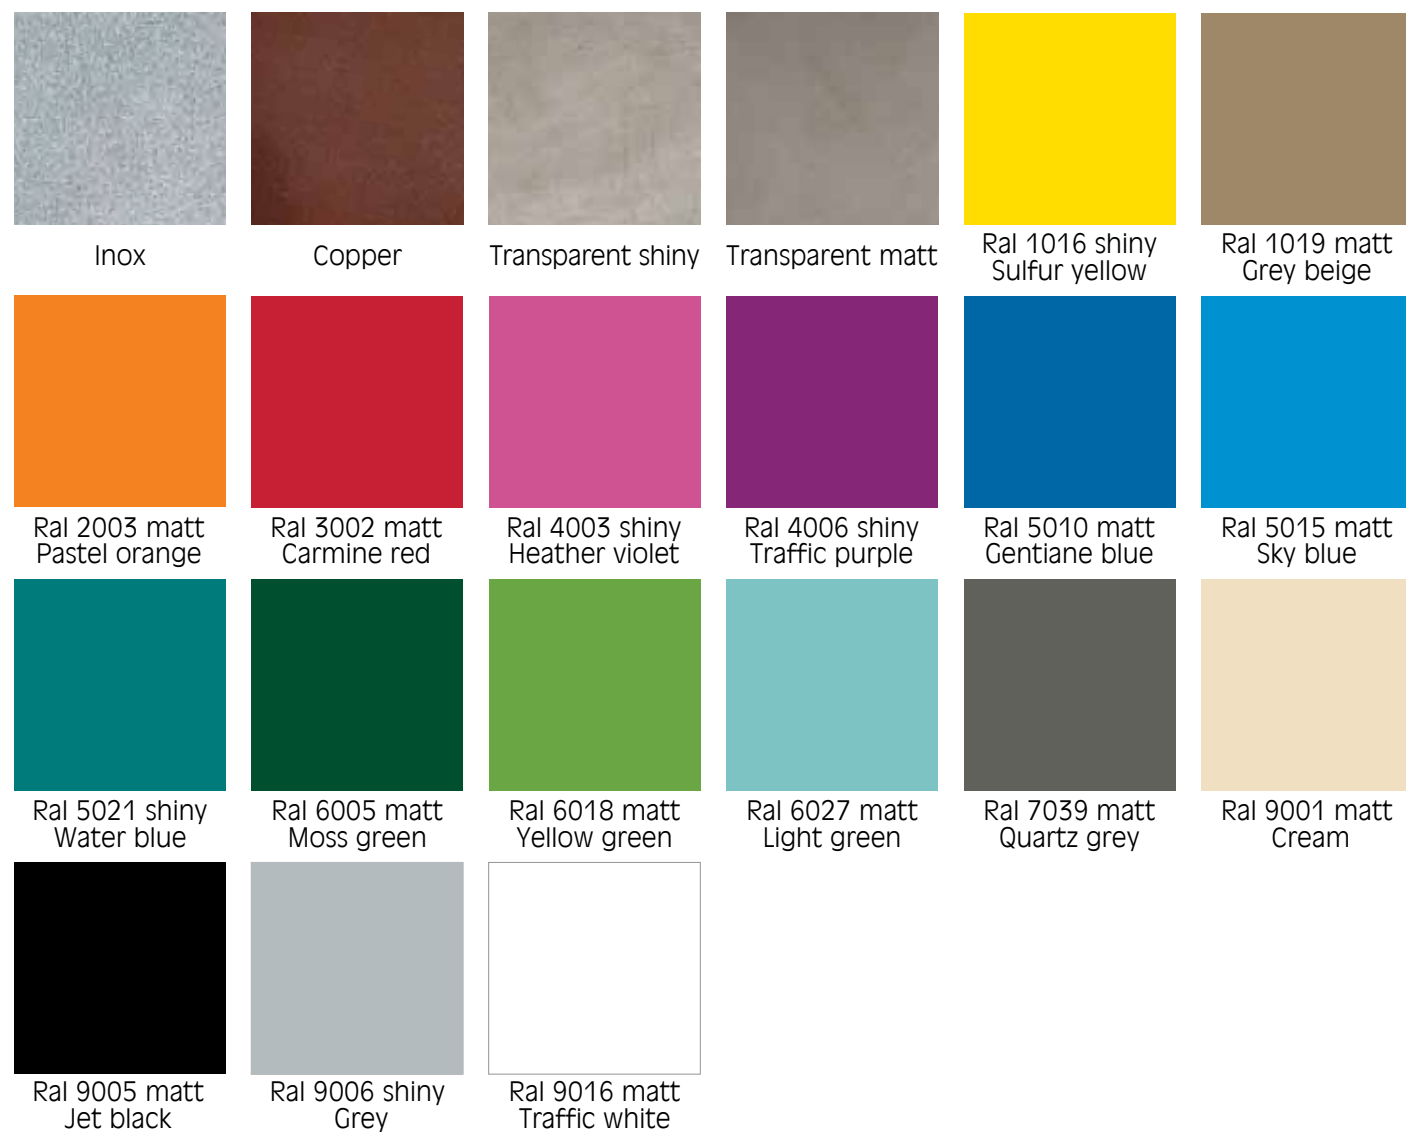

0406 Pure White

0205 Odense

0215 Wenge Antik

0220 Tilia Tree

0222 Atacama Cherry

Colors/Finishes

Ragged colors

metal finishes

Plain colors

metal finishes

Wood stains

Egger Melamine

Alex (cat. A)

Smart (cat. A)

PVC textile

Amar (cat. A)

Amore (cat. B)

BOX (cat. B)

Sunbrella/Stripes (cat. C)

Sunbrella/Solids (cat. C)

Dickson/Prado (cat. C)

- Weights and Dimensions are indicative.
- The color ranges shown in the catalogue may vary slightly from the actual colors, due to printing limitations.
- METAXAKIS ATHAN. ABEE accepts no responsibility or liability whatsoever with regard to possible omissions or printer's errors on the catalogue.