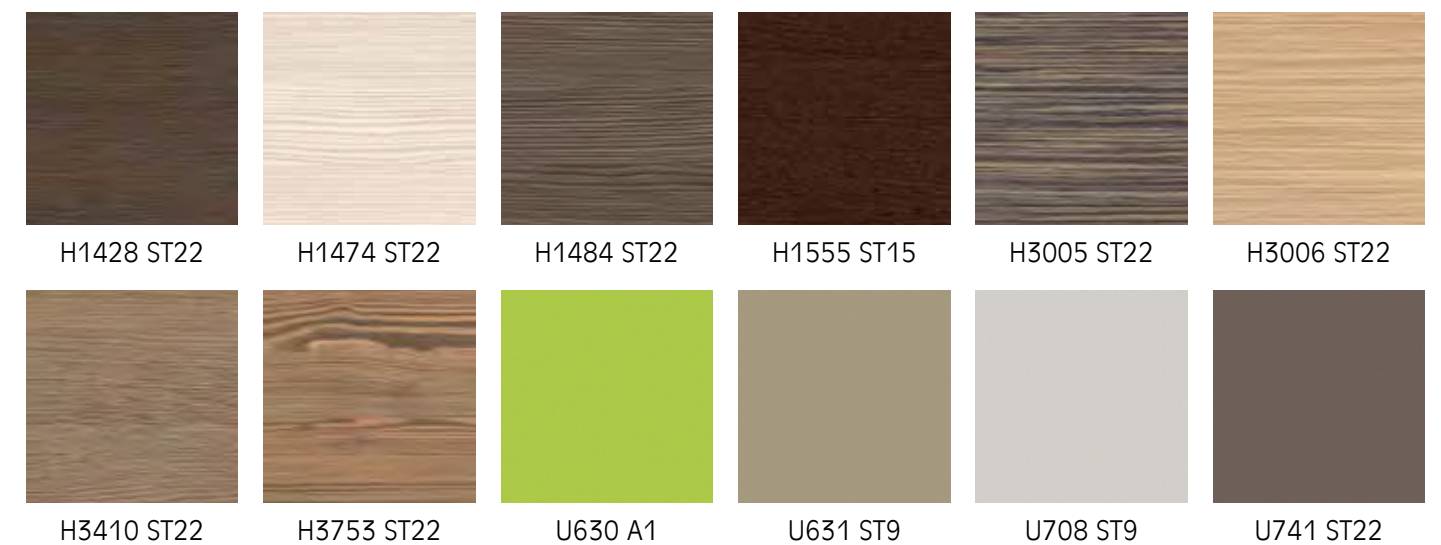

0406 Pure White

0205 Odense

0215 Wenge Antik

0220 Tilia Tree

0222 Atacama Cherry

Colors/Finishes

Ragged colors

metal finishes

Plain colors

metal finishes

Wood stains

Egger Melamine

Alex (cat. A)

Smart (cat. A)

PVC textile

Amar (cat. A)

Amore (cat. B)

BOX (cat. B)

Sunbrella/Stripes (cat. C)

Sunbrella/Solids (cat. C)

Dickson/Prado (cat. C)

- Weights and Dimensions are indicative.
- The color ranges shown in the catalogue may vary slightly from the actual colors, due to printing limitations.
- METAXAKIS ATHAN. ABEE accepts no responsibility or liability whatsoever with regard to possible omissions or printer's errors on the catalogue.