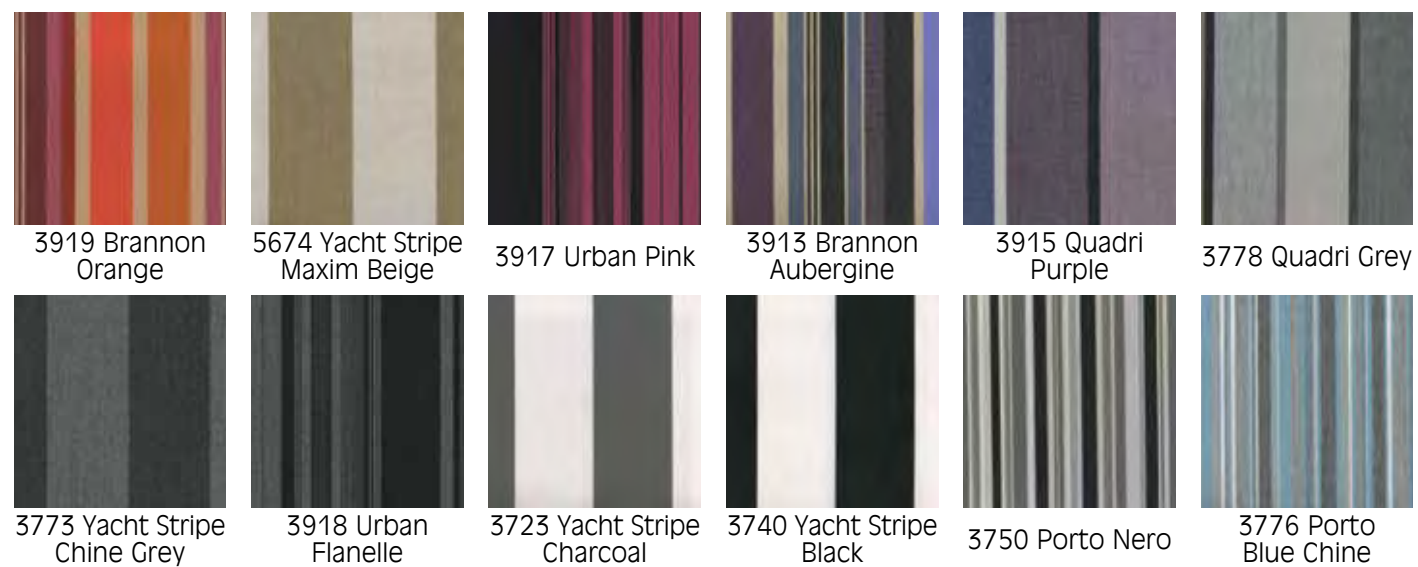

0406 Pure White

0205 Odense

0215 Wenge Antik

0220 Tilia Tree

0222 Atacama Cherry

Colors/Finishes

Ragged colors

metal finishes

Plain colors

metal finishes

Wood stains

Egger Melamine

Alex (cat. A)

Smart (cat. A)

PVC textile

Amar (cat. A)

Amore (cat. B)

BOX (cat. B)

Sunbrella/Stripes (cat. C)

Sunbrella/Solids (cat. C)

Dickson/Prado (cat. C)

- Weights and Dimensions are indicative.
- The color ranges shown in the catalogue may vary slightly from the actual colors, due to printing limitations.
- METAXAKIS ATHAN. ABEE accepts no responsibility or liability whatsoever with regard to possible omissions or printer's errors on the catalogue.