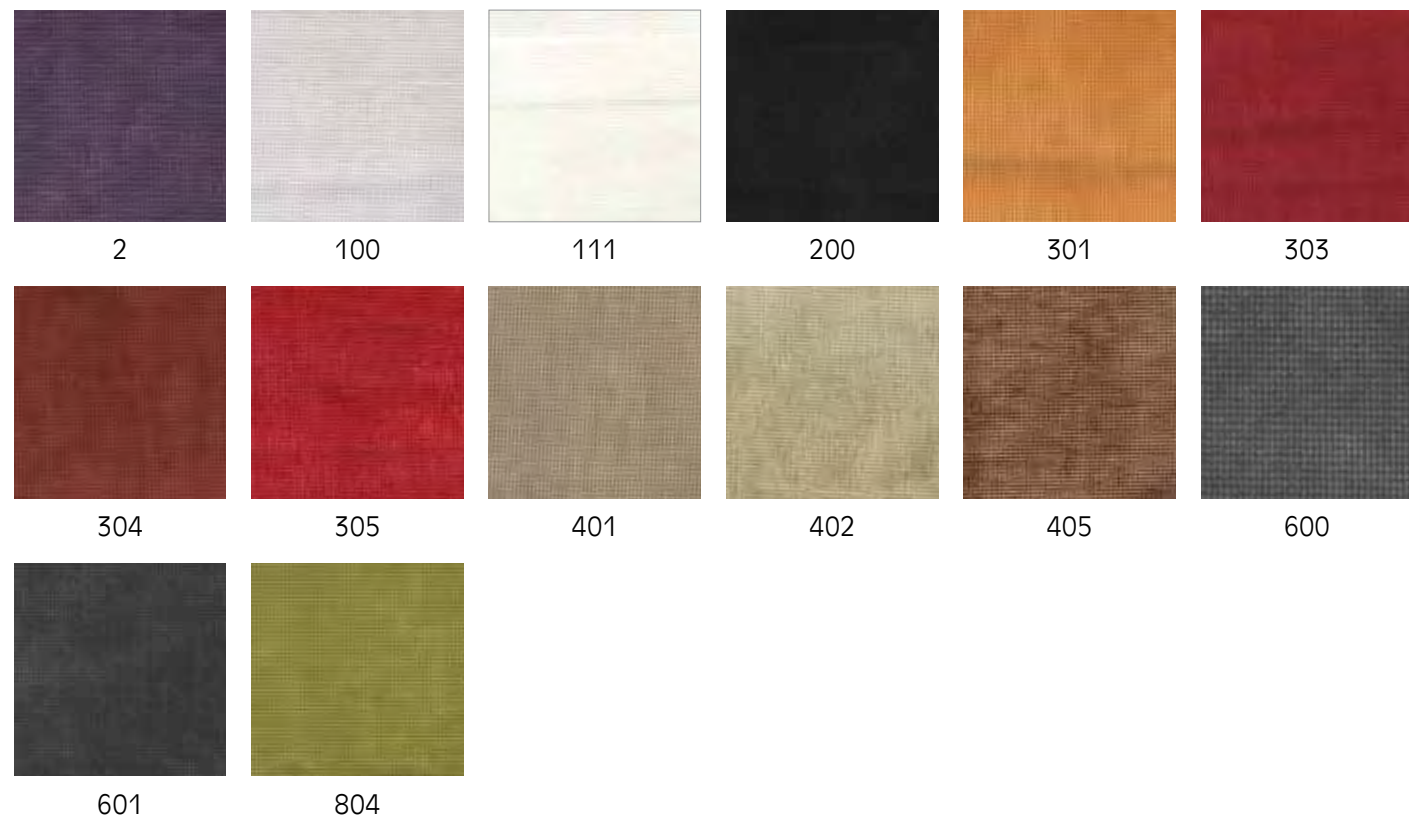

BOX (cat. B)